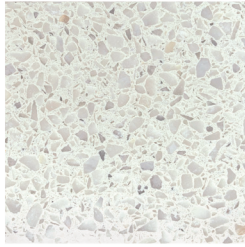

COLLECTION COLORS

Venosa's terrazzo collection is available in a palette of five desirable colors. The curated colorways allow for design freedom, creating an adaptable canvas that works with any style.

sea salt