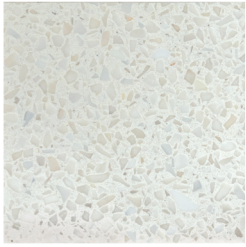

COLLECTION COLORS

Venosa's terrazzo collection is available in a palette of five desirable colors. The curated colorways allow for design freedom, creating an adaptable canvas that works with any style.