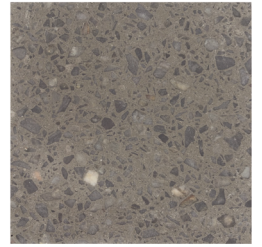

COLLECTION COLORS

Venosa's terrazzo collection is available in a palette of five desirable colors. The curated colorways allow for design freedom, creating an adaptable canvas that works with any style.

snow

sea salt

stone

sand

ash

COLLECTION SIZES

			Thickness	Pieces/Unit
	33" Venosa Shower System Floor Kit	33" x 61-3/4"	3/8"	5 (pan piece, curb piece, two interior curb pieces and tile-in drain grate)
	37" Venosa Shower System Floor Kit	37" x 61-3/4"	3/8"	5 (pan piece, curb piece, two interior curb pieces and tile-in drain grate)
	36" Venosa Shower Floor	36" x 72"	3/8"	2 (pan piece and tile-in drain grate)
	38" Venosa Shower Floor	38" x 76"	3/8"	2 (pan piece and tile-in drain grate)
	60" Venosa Shower Curb	60"	3/8"	3 (curb piece and two interior curb pieces)