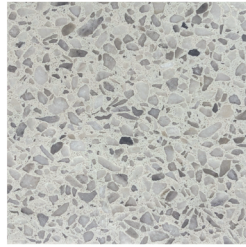

COLLECTION COLORS

Venosa's terrazzo collection is available in a palette of five desirable colors. The curated colorways allow for design freedom, creating an adaptable canvas that works with any style.

snow

sea salt

stone

sand

ash

COLLECTION SIZES

			Thickness	Pieces/Unit
	33" Venosa Shower System Floor Kit	33" x 61-3/4"	3/8"	5 (pan piece, curb piece, two interior curb pieces and tile-in drain grate)
	37" Venosa Shower System Floor Kit	37" x 61-3/4"	3/8"	5 (pan piece, curb piece, two interior curb pieces and tile-in drain grate)
	36" Venosa Shower Floor	36" x 72"	3/8"	2 (pan piece and tile-in drain grate)
	38" Venosa Shower Floor	38" x 76"	3/8"	2 (pan piece and tile-in drain grate)
	60" Venosa Shower Curb	60"	3/8"	3 (curb piece and two interior curb pieces)